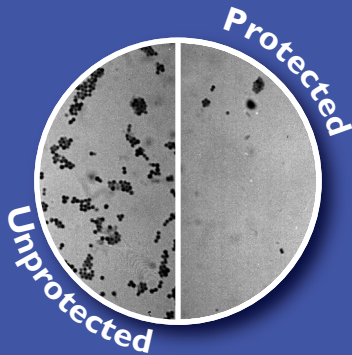

Millions of showers already protected worldwide!

Ordinary, unprotected glass

ClearShield Eco-Glass®

ORITEC

www.ritec.co.uk

Working like 'non-stick' cookware, **ClearShield®** upgrades unprotected glass into **ClearShield Eco-Glass®**, a low-maintenance, anti-bacterial surface.

- Saves cleaning time and effort
- Keeps your shower looking like new
- Eliminates the need for harsh and abrasive cleaning products

ClearShield Eco-Glass® is independently proven to keep glass hygienically clean by resisting bacterial adhesion!

Micrograph of cells of staphylococcus aureus adhering to glass slides after washing

'In conclusion, the results clearly show that ClearShield firstly impeded adherence of bacteria and secondly encouraged desorption by washing.'